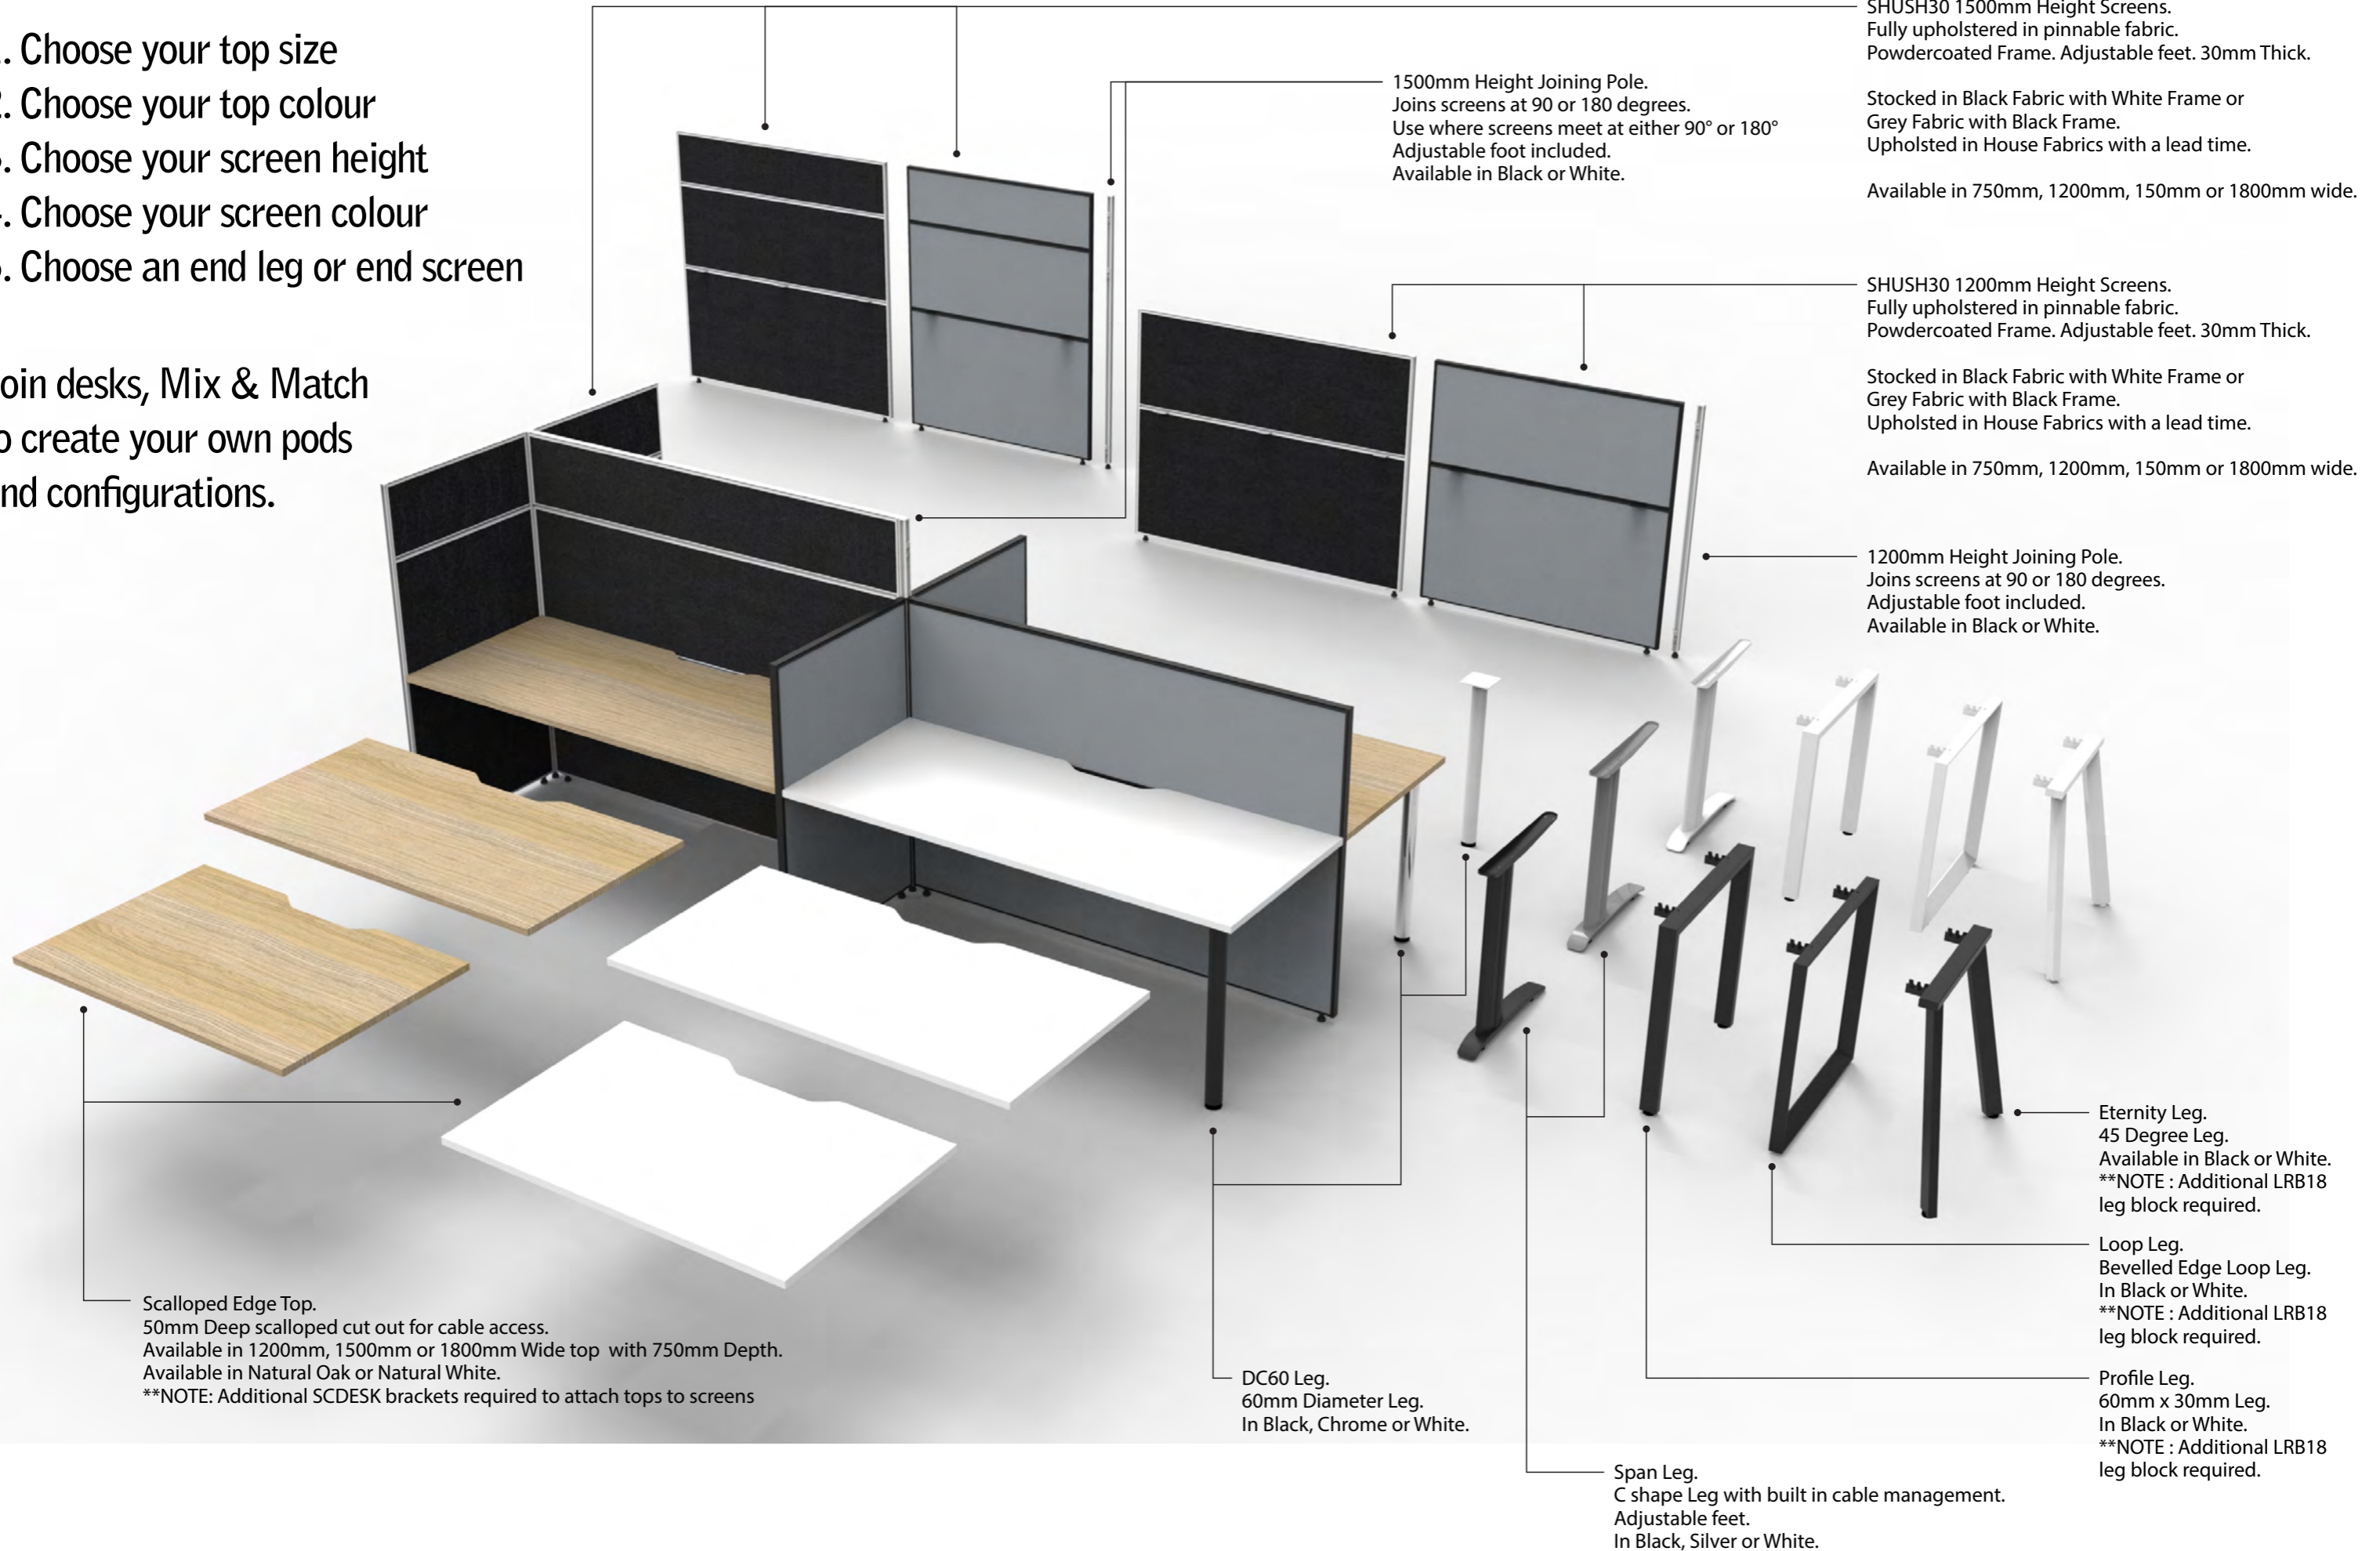

# SHUSH30 SYSTEM

1. Choose your top size
2. Choose your top colour
3. Choose your screen height
4. Choose your screen colour
5. Choose an end leg or end screen

Join desks, Mix & Match to create your own pods and configurations.

Available in 750mm, 1200mm, 150mm or 1800mm wide.

1500mm Height Joining Pole.  
Joins screens at 90 or 180 degrees.  
Use where screens meet at either 90° or 180°  
Adjustable foot included.  
Available in Black or White.

Available in 750mm, 1200mm, 1500mm or 1800mm wide.

Joining Pole.  
1500mm Height.  
Joins screens at 90 or 180 degrees.  
Use where 2, 3 or 4 screens meet at 90° or 180°  
Adjustable foot included.  
Available in Black or White.