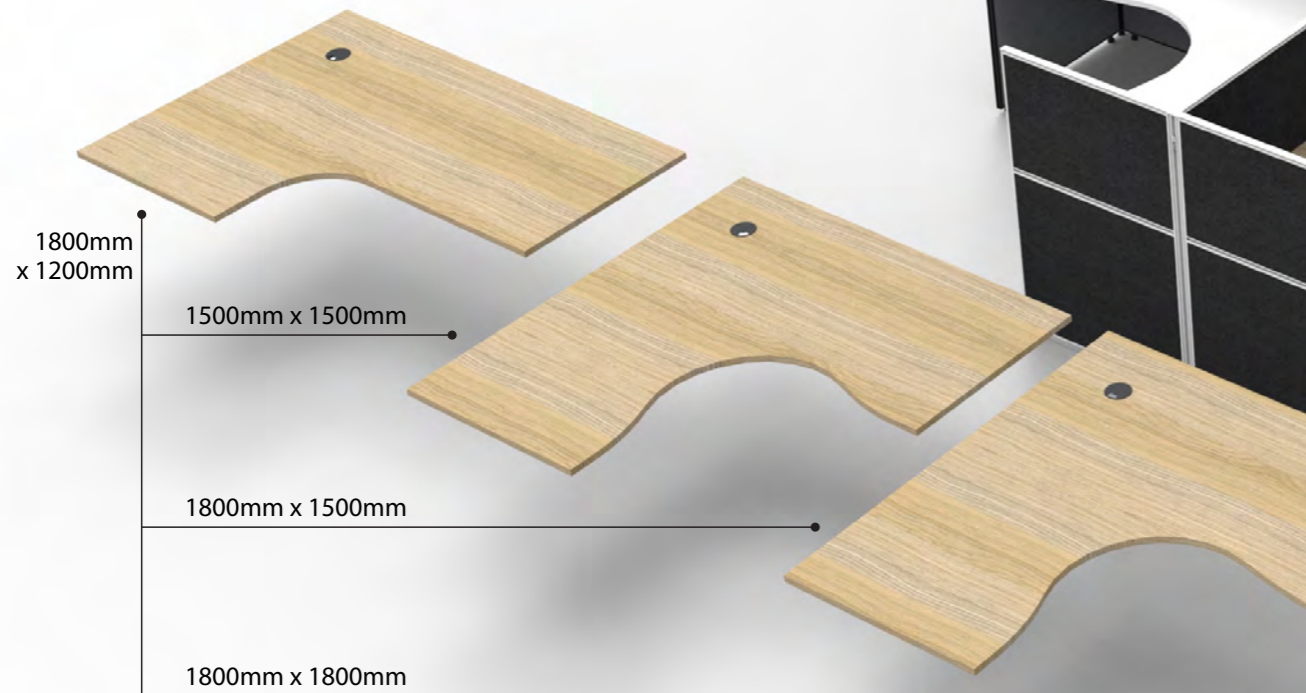

SHUSH30 SYSTEM

1. Choose your top size
2. Choose your top colour
3. Choose your screen height
4. Choose your screen colour
5. Choose an end leg or end screen

Join desks, Mix & Match to create your own pods and configurations.

SHUSH30 1500mm Height Screens.
Fully upholstered in pinnable fabric.
Powdercoated Frame. Adjustable feet. 30mm Thick.

Stocked in Black Fabric with White Frame or
Grey Fabric with Black Frame.
Upholstered in House Fabrics with a lead time.

Available in 750mm, 1200mm, 1500mm or 1800mm wide.

Joining Pole.
1500mm Height.
Joins screens at 90 or 180 degrees.
Use where 2, 3 or 4 screens meet at 90° or 180°
Adjustable foot included.
Available in Black or White.

SHUSH30 1200mm Height Screens.
Fully upholstered in pinnable fabric.
Powdercoated Frame. Adjustable feet. 30mm Thick.

Stocked in Black Fabric with White Frame or
Grey Fabric with Black Frame.
Upholstered in House Fabrics with a lead time.

Available in 750mm, 1200mm, 1500mm or 1800mm wide.